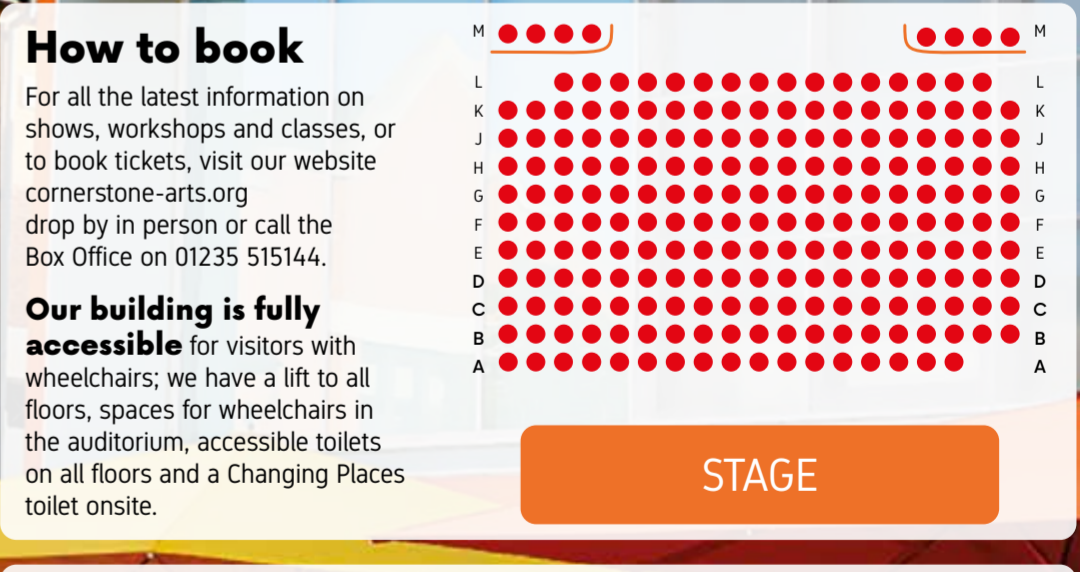

Your Visit

Our box office is open 10am-4.30pm Mon-Sat
Customers can leave us a message if their call isn't answered.
Or email us on cornerstone@southoxon.gov.uk